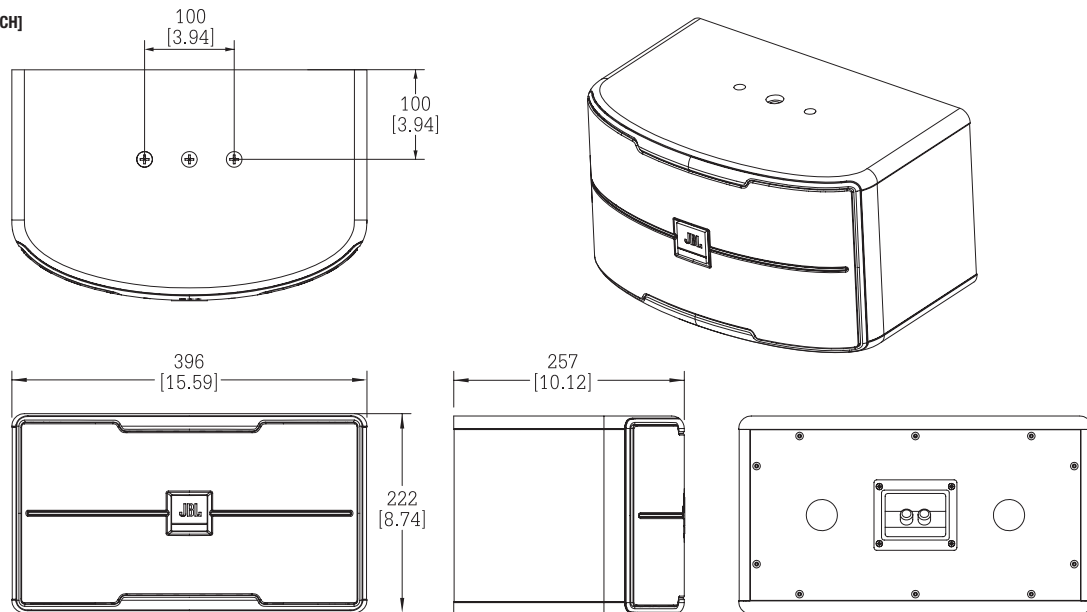

DIMENSIONS (H × W × D):	222 mm × 396 mm × 257 mm 8.7 inch × 15.6 inch × 10.1 inch
NET WEIGHT:	7.5 Kg (16.5 lbs)
LF DRIVER:	1 × 6.5" Woofer
HF DRIVER:	2 × 3" Tweeter
INPUT CONNECTORS:	Binding Post
ENCLOSURE CONSTRUCTION:	Vinyl covered MDF

BEAMWIDTH ■

DIMENSIONS ■

DIMENSIONS IN MM [INCH]

HARMAN Professional 8500 Balboa Blvd. Northridge, CA 91329 USA

© 2019 HARMAN International Industries, Incorporated. All rights reserved.
Features, specifications and appearance are subject to change without notice.