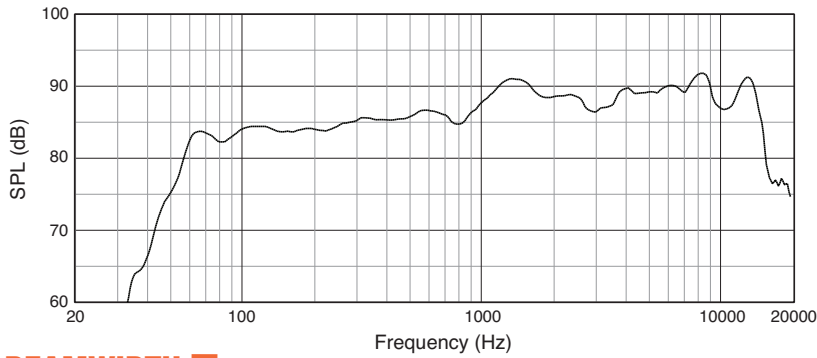

Pasión 6

Passive 6.5" Full-Range Karaoke Loudspeaker

FREQUENCY RESPONSE ■

BEAMWIDTH ■