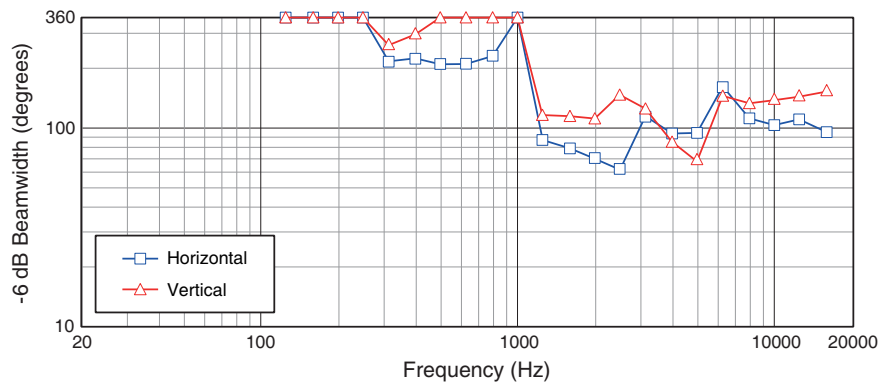

BEAMWIDTH ■

DIMENSIONS ■

DIMENSIONS IN MM [INCH]

HARMAN Professional 8500 Balboa Blvd. Northridge, CA 91329 USA

© 2019 HARMAN International Industries, Incorporated. All rights reserved.
Features, specifications and appearance are subject to change without notice.