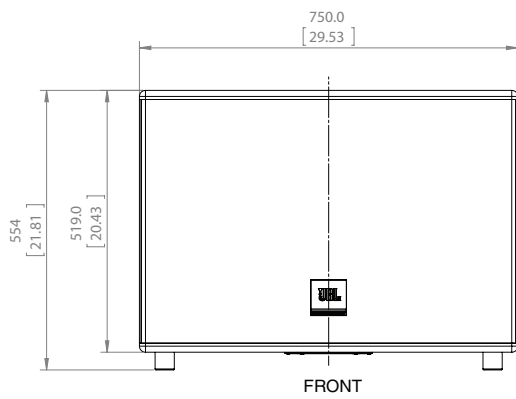

JBL Professional
8500 Balboa Boulevard, P.O. Box 2200
Northridge, California 91329 U.S.A.
© Copyright 2013 JBL Professional
www.jblpro.com

SSKP18S
SZ
10/13