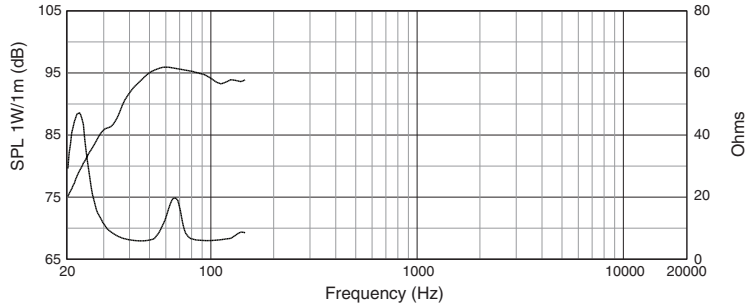

▶ KP18S 18 Inch High-Power Passive Subwoofer

Frequency Response and Impedance:

Dimensions:

Dimensions in mm (inch)