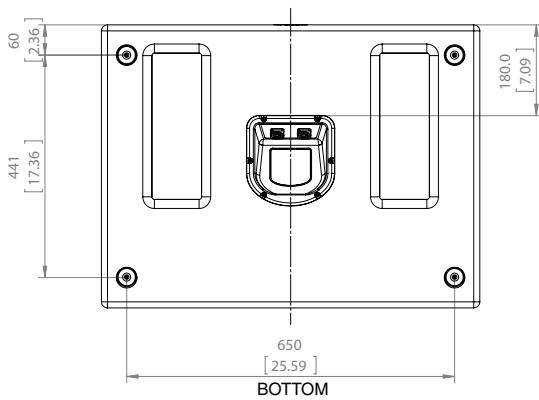

JBL Professional
8500 Balboa Boulevard, P.O. Box 2200
Northridge, California 91329 U.S.A.
© Copyright 2013 JBL Professional
www.jblpro.com

SSKP18S
SZ
10/13