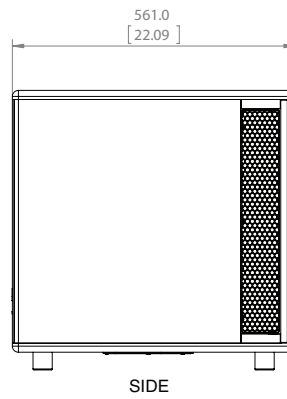

JBL Professional
8500 Balboa Boulevard, P.O. Box 2200
Northridge, California 91329 U.S.A.
© Copyright 2013 JBL Professional
www.jblpro.com

SSKP18S
SZ
10/13