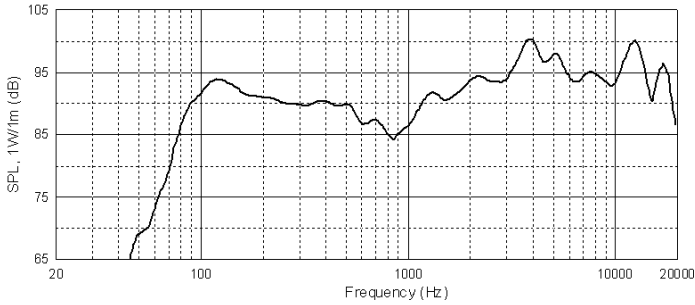

▶ CSS-8006BM Full-Range Loudspeaker for Paging and Background Music Applications

Frequency Response:

Half-space (flush mounted in the ceiling)