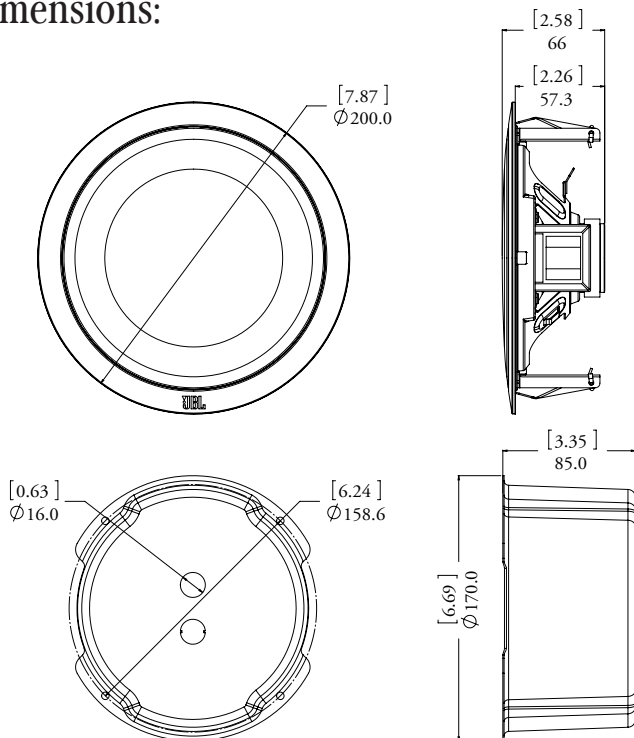

Specifications:

System:	
Frequency Range (-10 dB) ¹ :	70 Hz-20 kHz
Power Capacity ² :	6 W (100 hrs)
Sensitivity ¹ :	94 dB (1 W[2.83 V]), 1 m, 300 Hz~16 KHz, driver)
Coverage (2 kHz) ³ :	120°
Nominal Driver Impedance:	8 ohms
Transformer Insertion Loss:	1.5 dB Maximum
Transformer Taps:	100V: 6W, 3W, 1.5W 70V: 3W, 1.5W, 0.8W
Physical :	
Cutout Size:	175 mm (6.89 in)
Outside Dimensions (H x Dia):	66 mm x 200 mm (2.6 in x 7.87 in)
Net Weight (each):	0.63 kg (1.4 lb)
Shipping Weight (each):	0.85 kg (1.88 lb)
Optional Accessories:	CSS-BB6BM backcan

Frequency Response:

Half-space (flush mounted in the ceiling)

Installation:

Installing without Backcan

Coverage:

Installing with Backcan

Dimensions:

Dimensions in mm (inch)