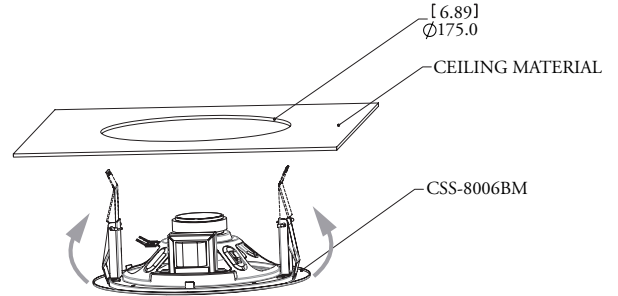

Specifications:

System:	
Frequency Range (-10 dB) ¹ :	70 Hz-20 kHz
Power Capacity ² :	6 W (100 hrs)
Sensitivity ¹ :	94 dB (1 W[2.83 V]), 1 m, 300 Hz~16 KHz, driver)
Coverage (2 kHz) ³ :	120°
Nominal Driver Impedance:	8 ohms
Transformer Insertion Loss:	1.5 dB Maximum
Transformer Taps:	100V: 6W, 3W, 1.5W 70V: 3W, 1.5W, 0.8W
Physical :	
Cutout Size:	175 mm (6.89 in)
Outside Dimensions (H x Dia):	66 mm x 200 mm (2.6 in x 7.87 in)
Net Weight (each):	0.63 kg (1.4 lb)
Shipping Weight (each):	0.85 kg (1.88 lb)
Optional Accessories:	CSS-BB6BM backcan

Frequency Response:

Half-space (flush mounted in the ceiling)

Installation:

Installing without Backcan

Coverage:

Installing with Backcan

Dimensions:

Dimensions in mm (inch)