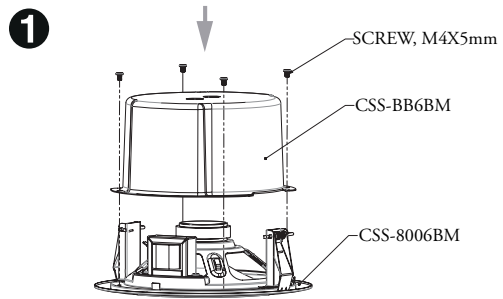

Specifications:

System:	
Frequency Range (-10 dB) ¹ :	70 Hz-20 kHz
Power Capacity ² :	6 W (100 hrs)
Sensitivity ¹ :	94 dB (1 W[2.83 V]), 1 m, 300 Hz~16 KHz, driver)
Coverage (2 kHz) ³ :	120°
Nominal Driver Impedance:	8 ohms
Transformer Insertion Loss:	1.5 dB Maximum
Transformer Taps:	100V: 6W, 3W, 1.5W 70V: 3W, 1.5W, 0.8W
Physical :	
Cutout Size:	175 mm (6.89 in)
Outside Dimensions (H x Dia):	66 mm x 200 mm (2.6 in x 7.87 in)
Net Weight (each):	0.63 kg (1.4 lb)
Shipping Weight (each):	0.85 kg (1.88 lb)
Optional Accessories:	CSS-BB6BM backcan

Frequency Response:

Half-space (flush mounted in the ceiling)

Installation:

Installing without Backcan

Coverage:

Installing with Backcan

Dimensions:

Dimensions in mm (inch)