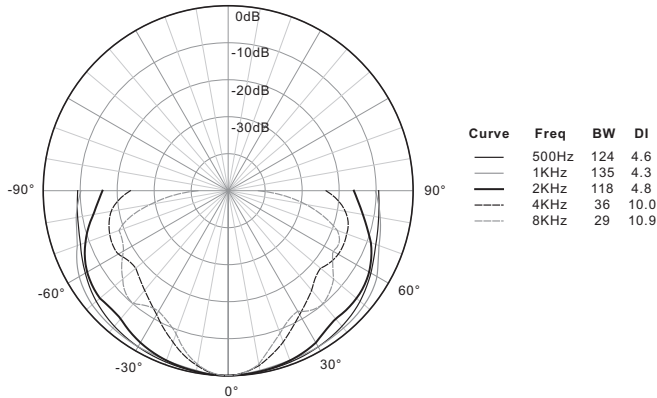

Specifications:

System:	
Frequency Range (-10 dB) ¹ :	70 Hz-20 kHz
Power Capacity ² :	6 W (100 hrs)
Sensitivity ¹ :	94 dB (1 W[2.83 V]), 1 m, 300 Hz~16 KHz, driver)
Coverage (2 kHz) ³ :	120°
Nominal Driver Impedance:	8 ohms
Transformer Insertion Loss:	1.5 dB Maximum
Transformer Taps:	100V: 6W, 3W, 1.5W 70V: 3W, 1.5W, 0.8W
Physical :	
Cutout Size:	175 mm (6.89 in)
Outside Dimensions (H x Dia):	66 mm x 200 mm (2.6 in x 7.87 in)
Net Weight (each):	0.63 kg (1.4 lb)
Shipping Weight (each):	0.85 kg (1.88 lb)
Optional Accessories:	CSS-BB6BM backcan

Frequency Response:

Half-space (flush mounted in the ceiling)

Installation:

Installing without Backcan

Coverage:

Installing with Backcan

Dimensions:

Dimensions in mm (inch)