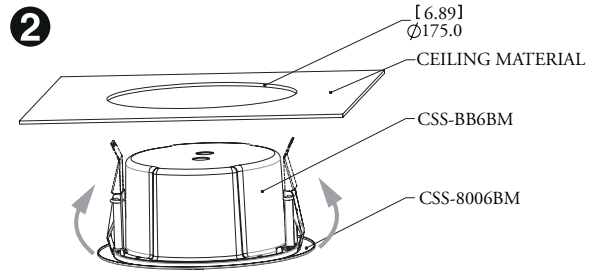

Frequency Response:

Half-space (flush mounted in the ceiling)

Installation:

Installing without Backcan

Coverage:

Installing with Backcan

Dimensions:

Dimensions in mm (inch)