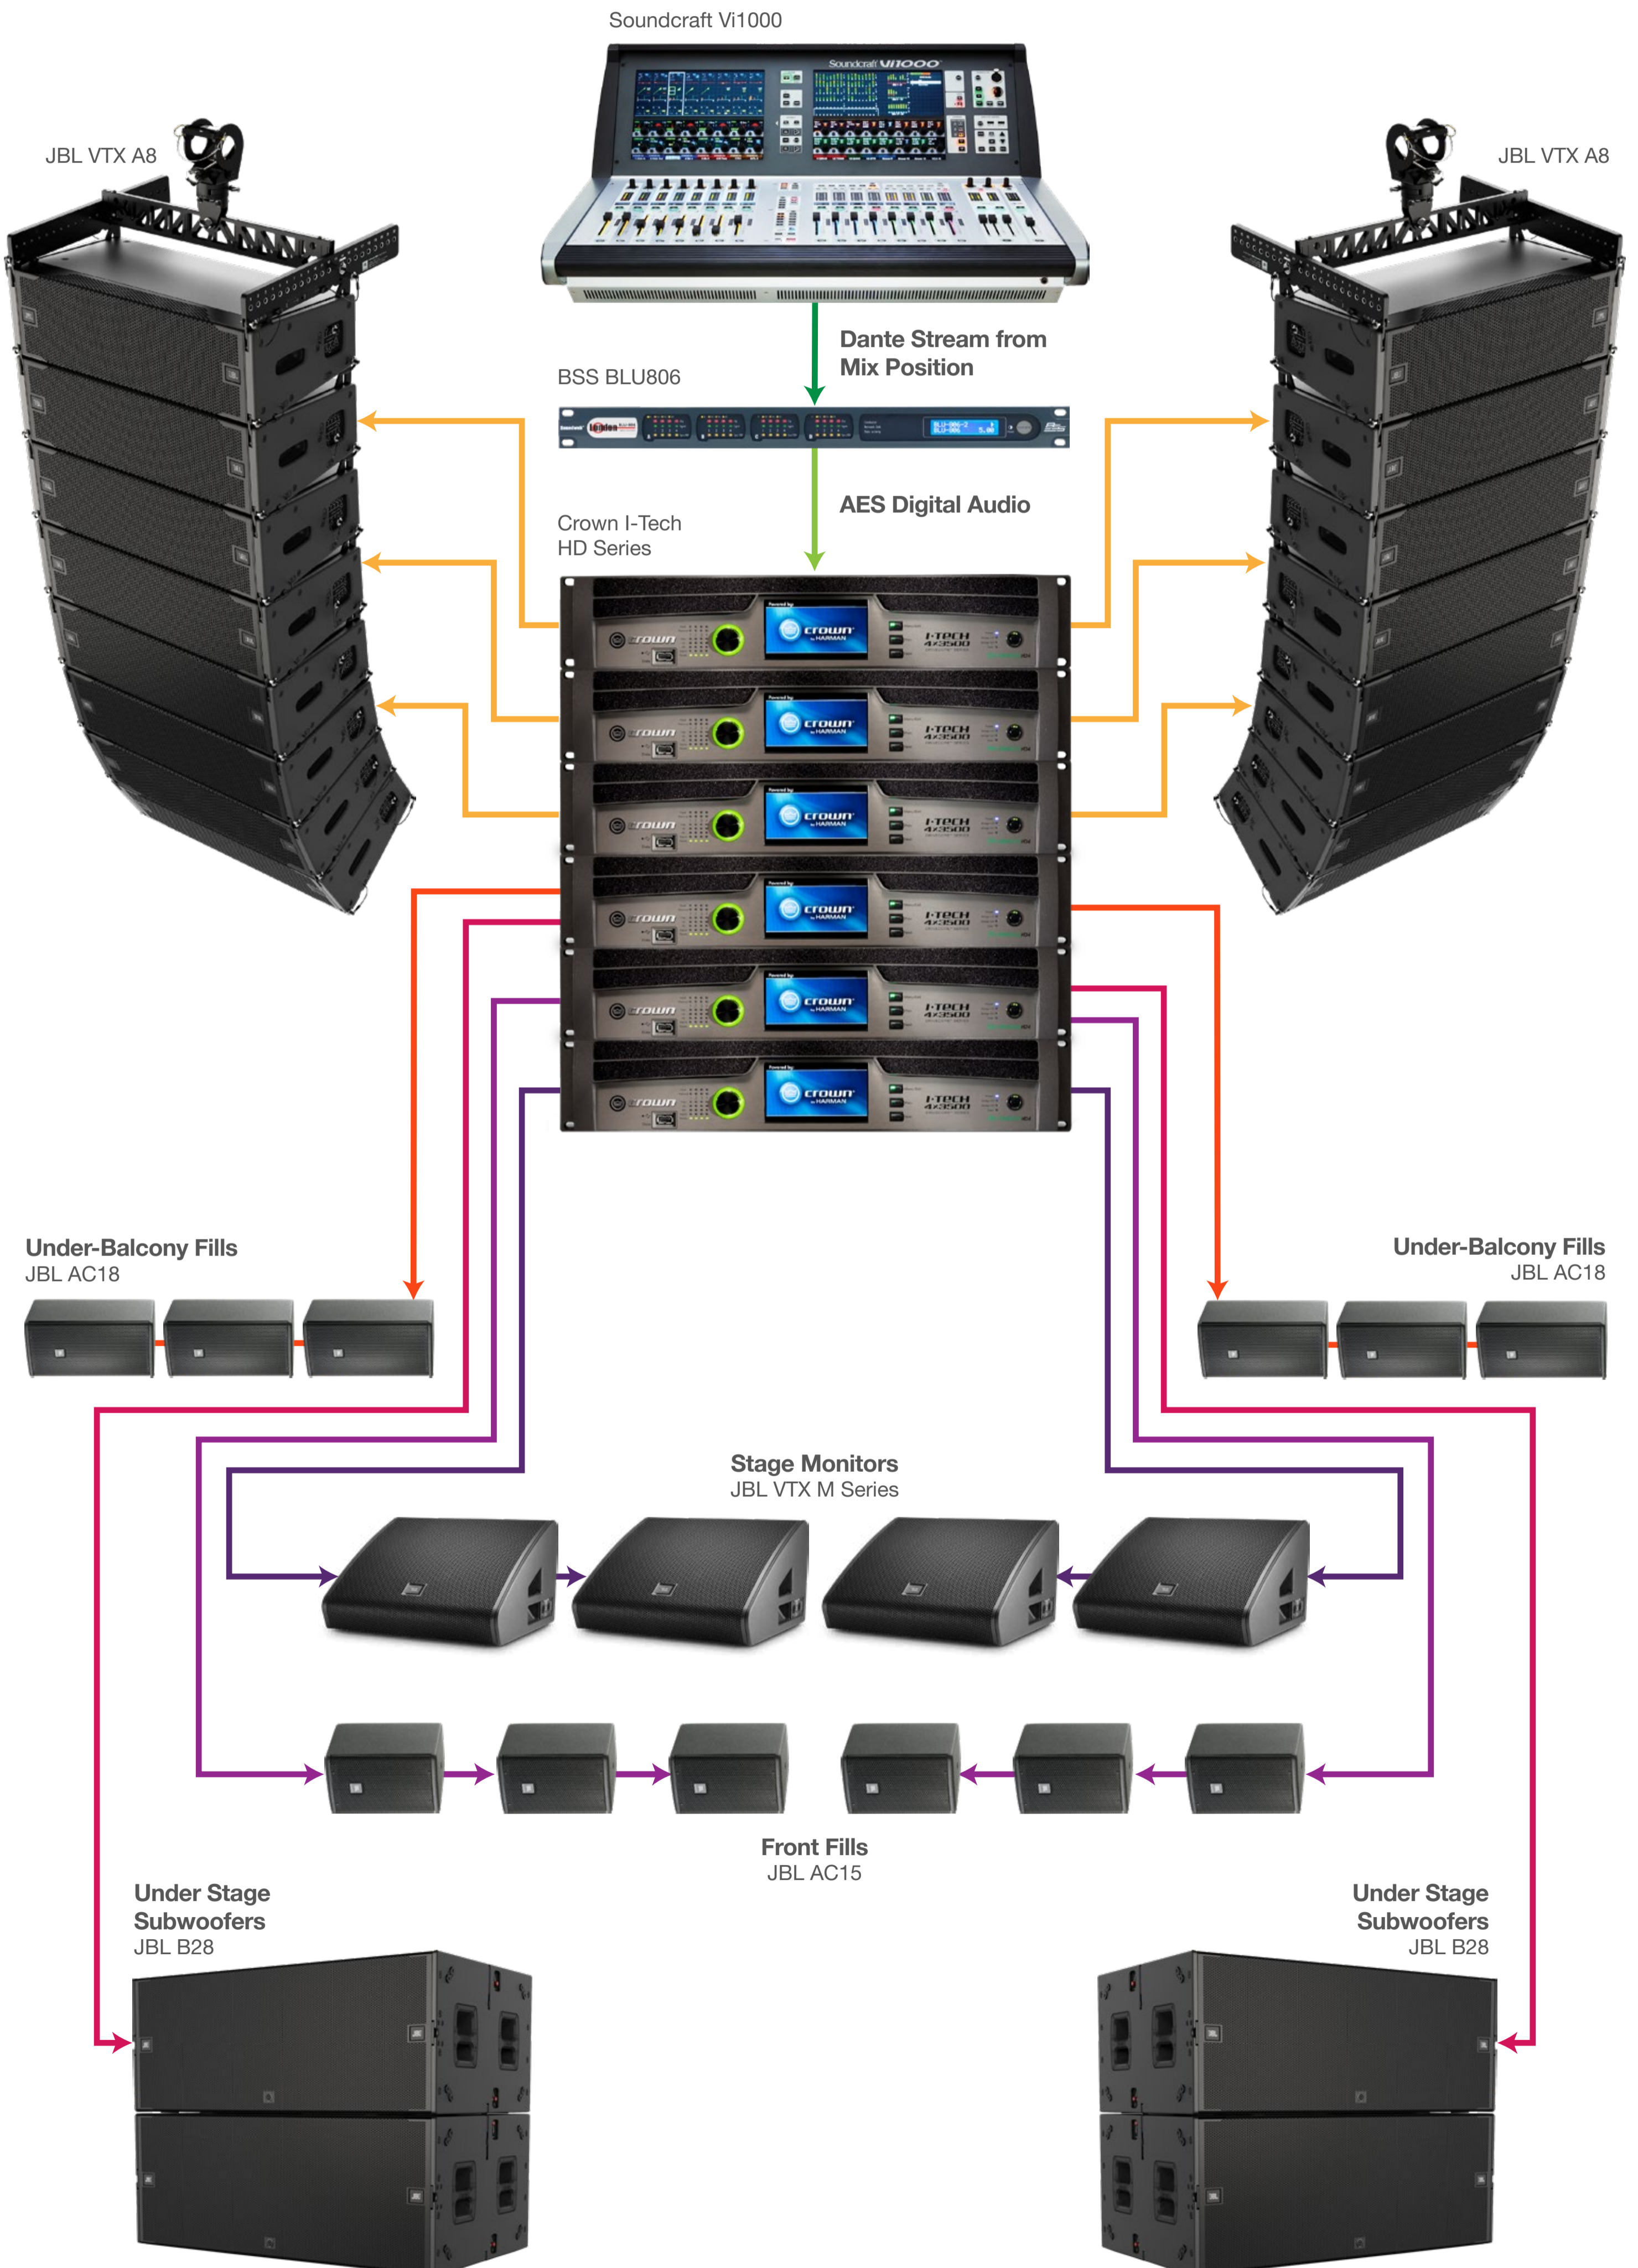

Small Theater Complete Solution

- High fidelity, full-range audio in a compact, visually unobtrusive package
- A8** provides excellent intelligibility and coverage in a compact truss suspended package
- Ground **B28** (under the stage) provide support for low-frequency demanding applications
- JBL AC Series** speakers are used as front fills and under-balcony system
- The low-profile, high-output **VTX M-Series** speakers are used on stage for monitors
- Crown I-Tech HD Series** amplifiers power the system and provide real-time monitoring to the user
- Performance Manager** software monitors and controls the entire system.
- BSS BLU806** processor is used for networked audio translation and source selection.