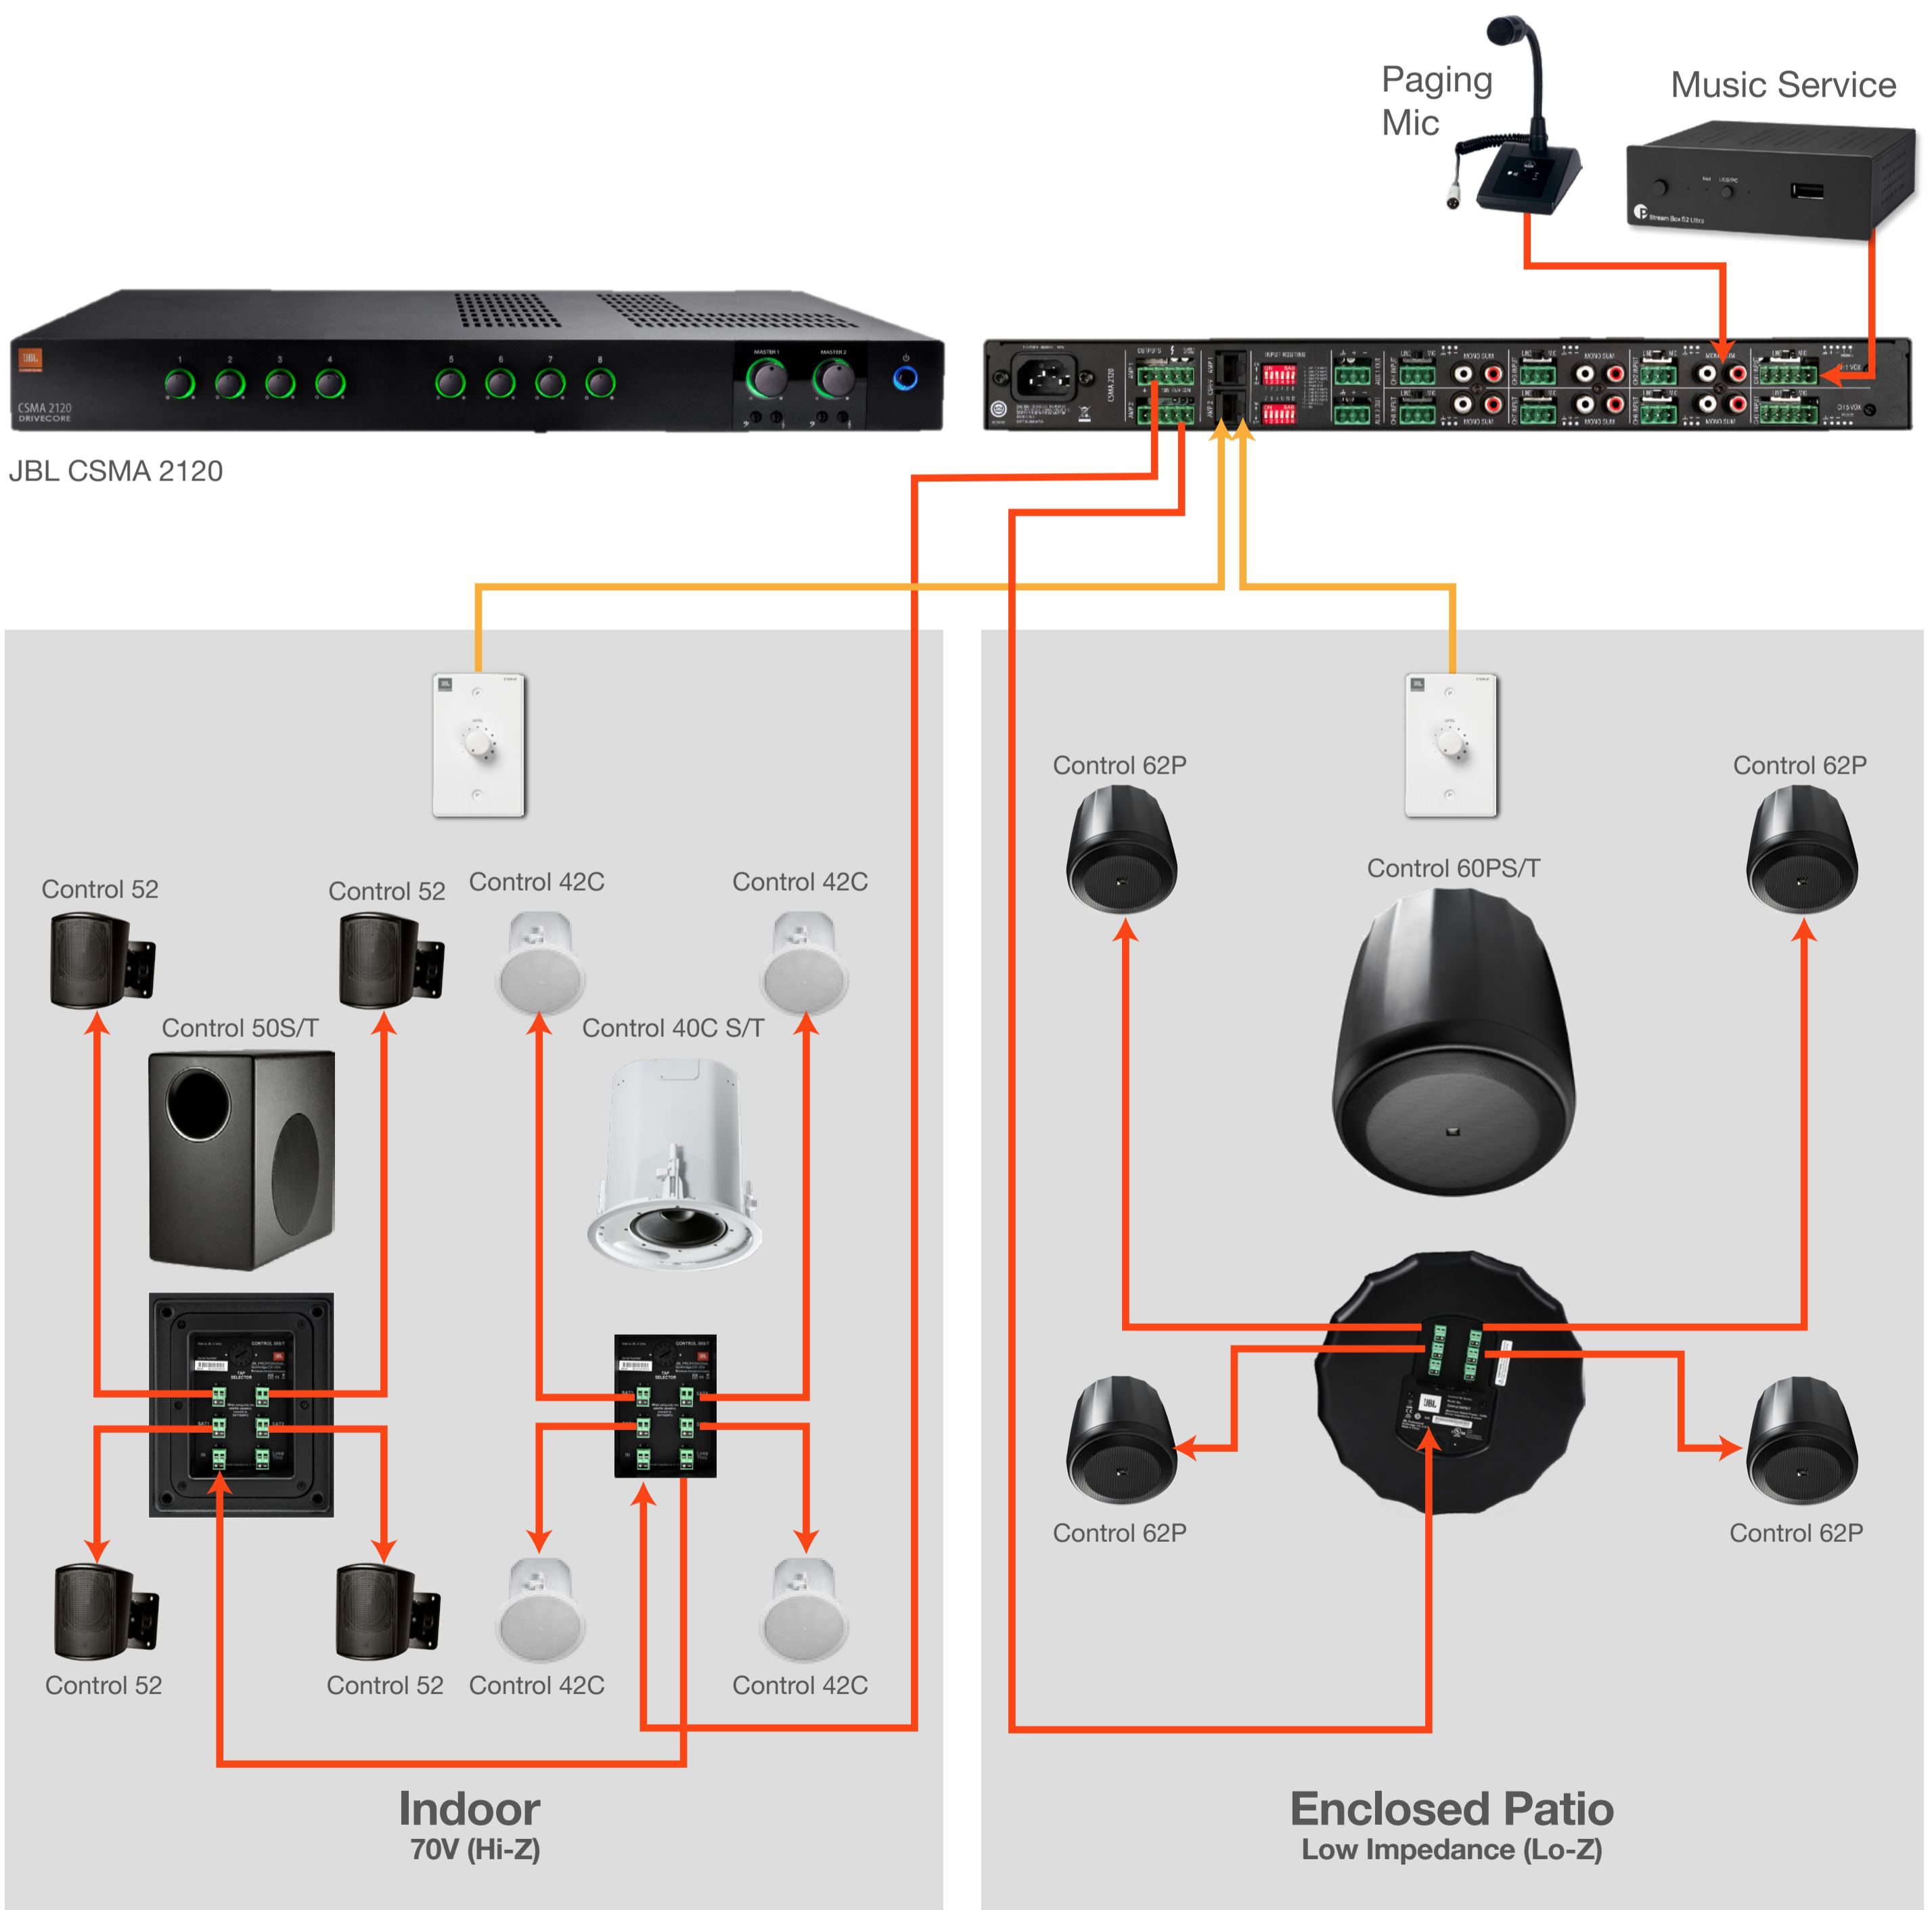

# Small Restaurant

- High fidelity, full-range audio in a stylish, visually unobtrusive package to fit a wide variety of décor
- Surface mount, in-ceiling and pendant hung subwoofer and satellite options to suit your architectural finishes
- Satellites can be mixed and matched with subwoofers to provide consistent performance in inconsistent environments
- JBL CSMA 2120 mixer amplifier controls 2-zone, independently adjustable system
- 8 routable mic/line level analog audio inputs
- 120W x 2 output capable of Lo-Z (low impedance) or Hi-Z (70/100V) operation
- Remote volume adjustment with JBL CSR-V