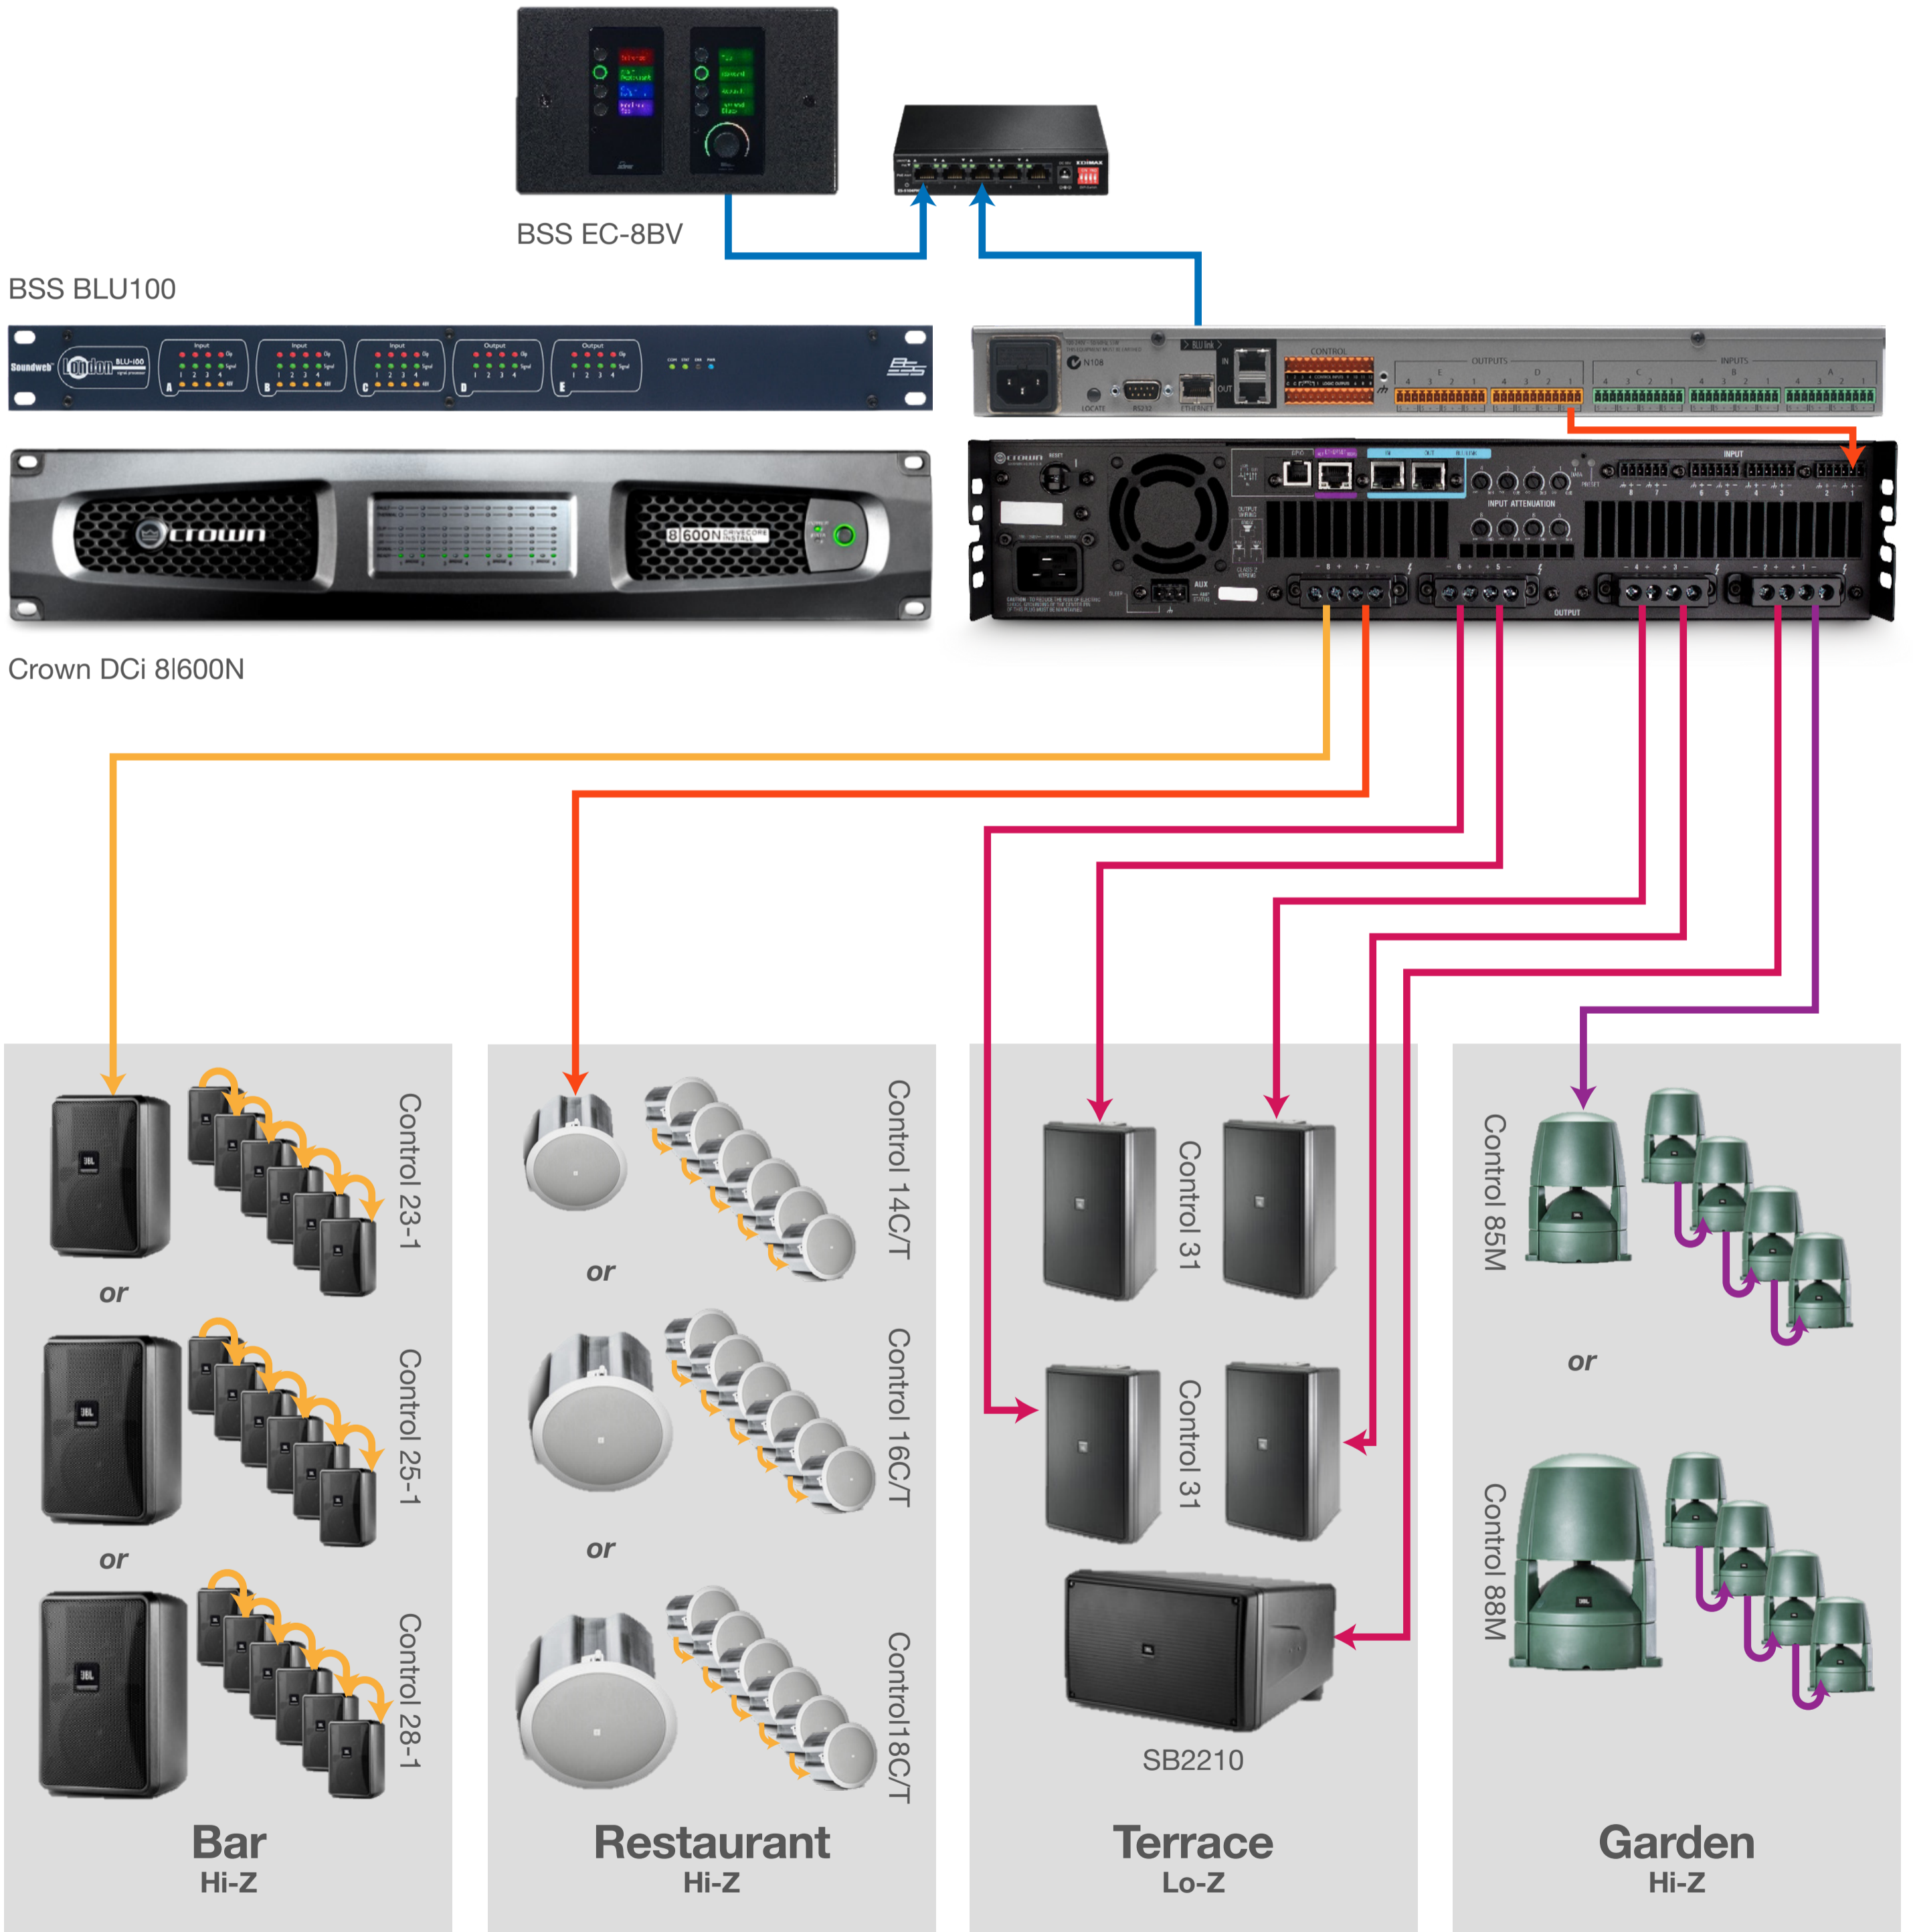

# Country Club

- 4-zone System
- Control Contractor Series surface, in-ceiling, and landscape speaker solution
- Zoned volume control and source select
- HiQnet Network Control and Monitoring
- Combination of 70V and Low Impedance