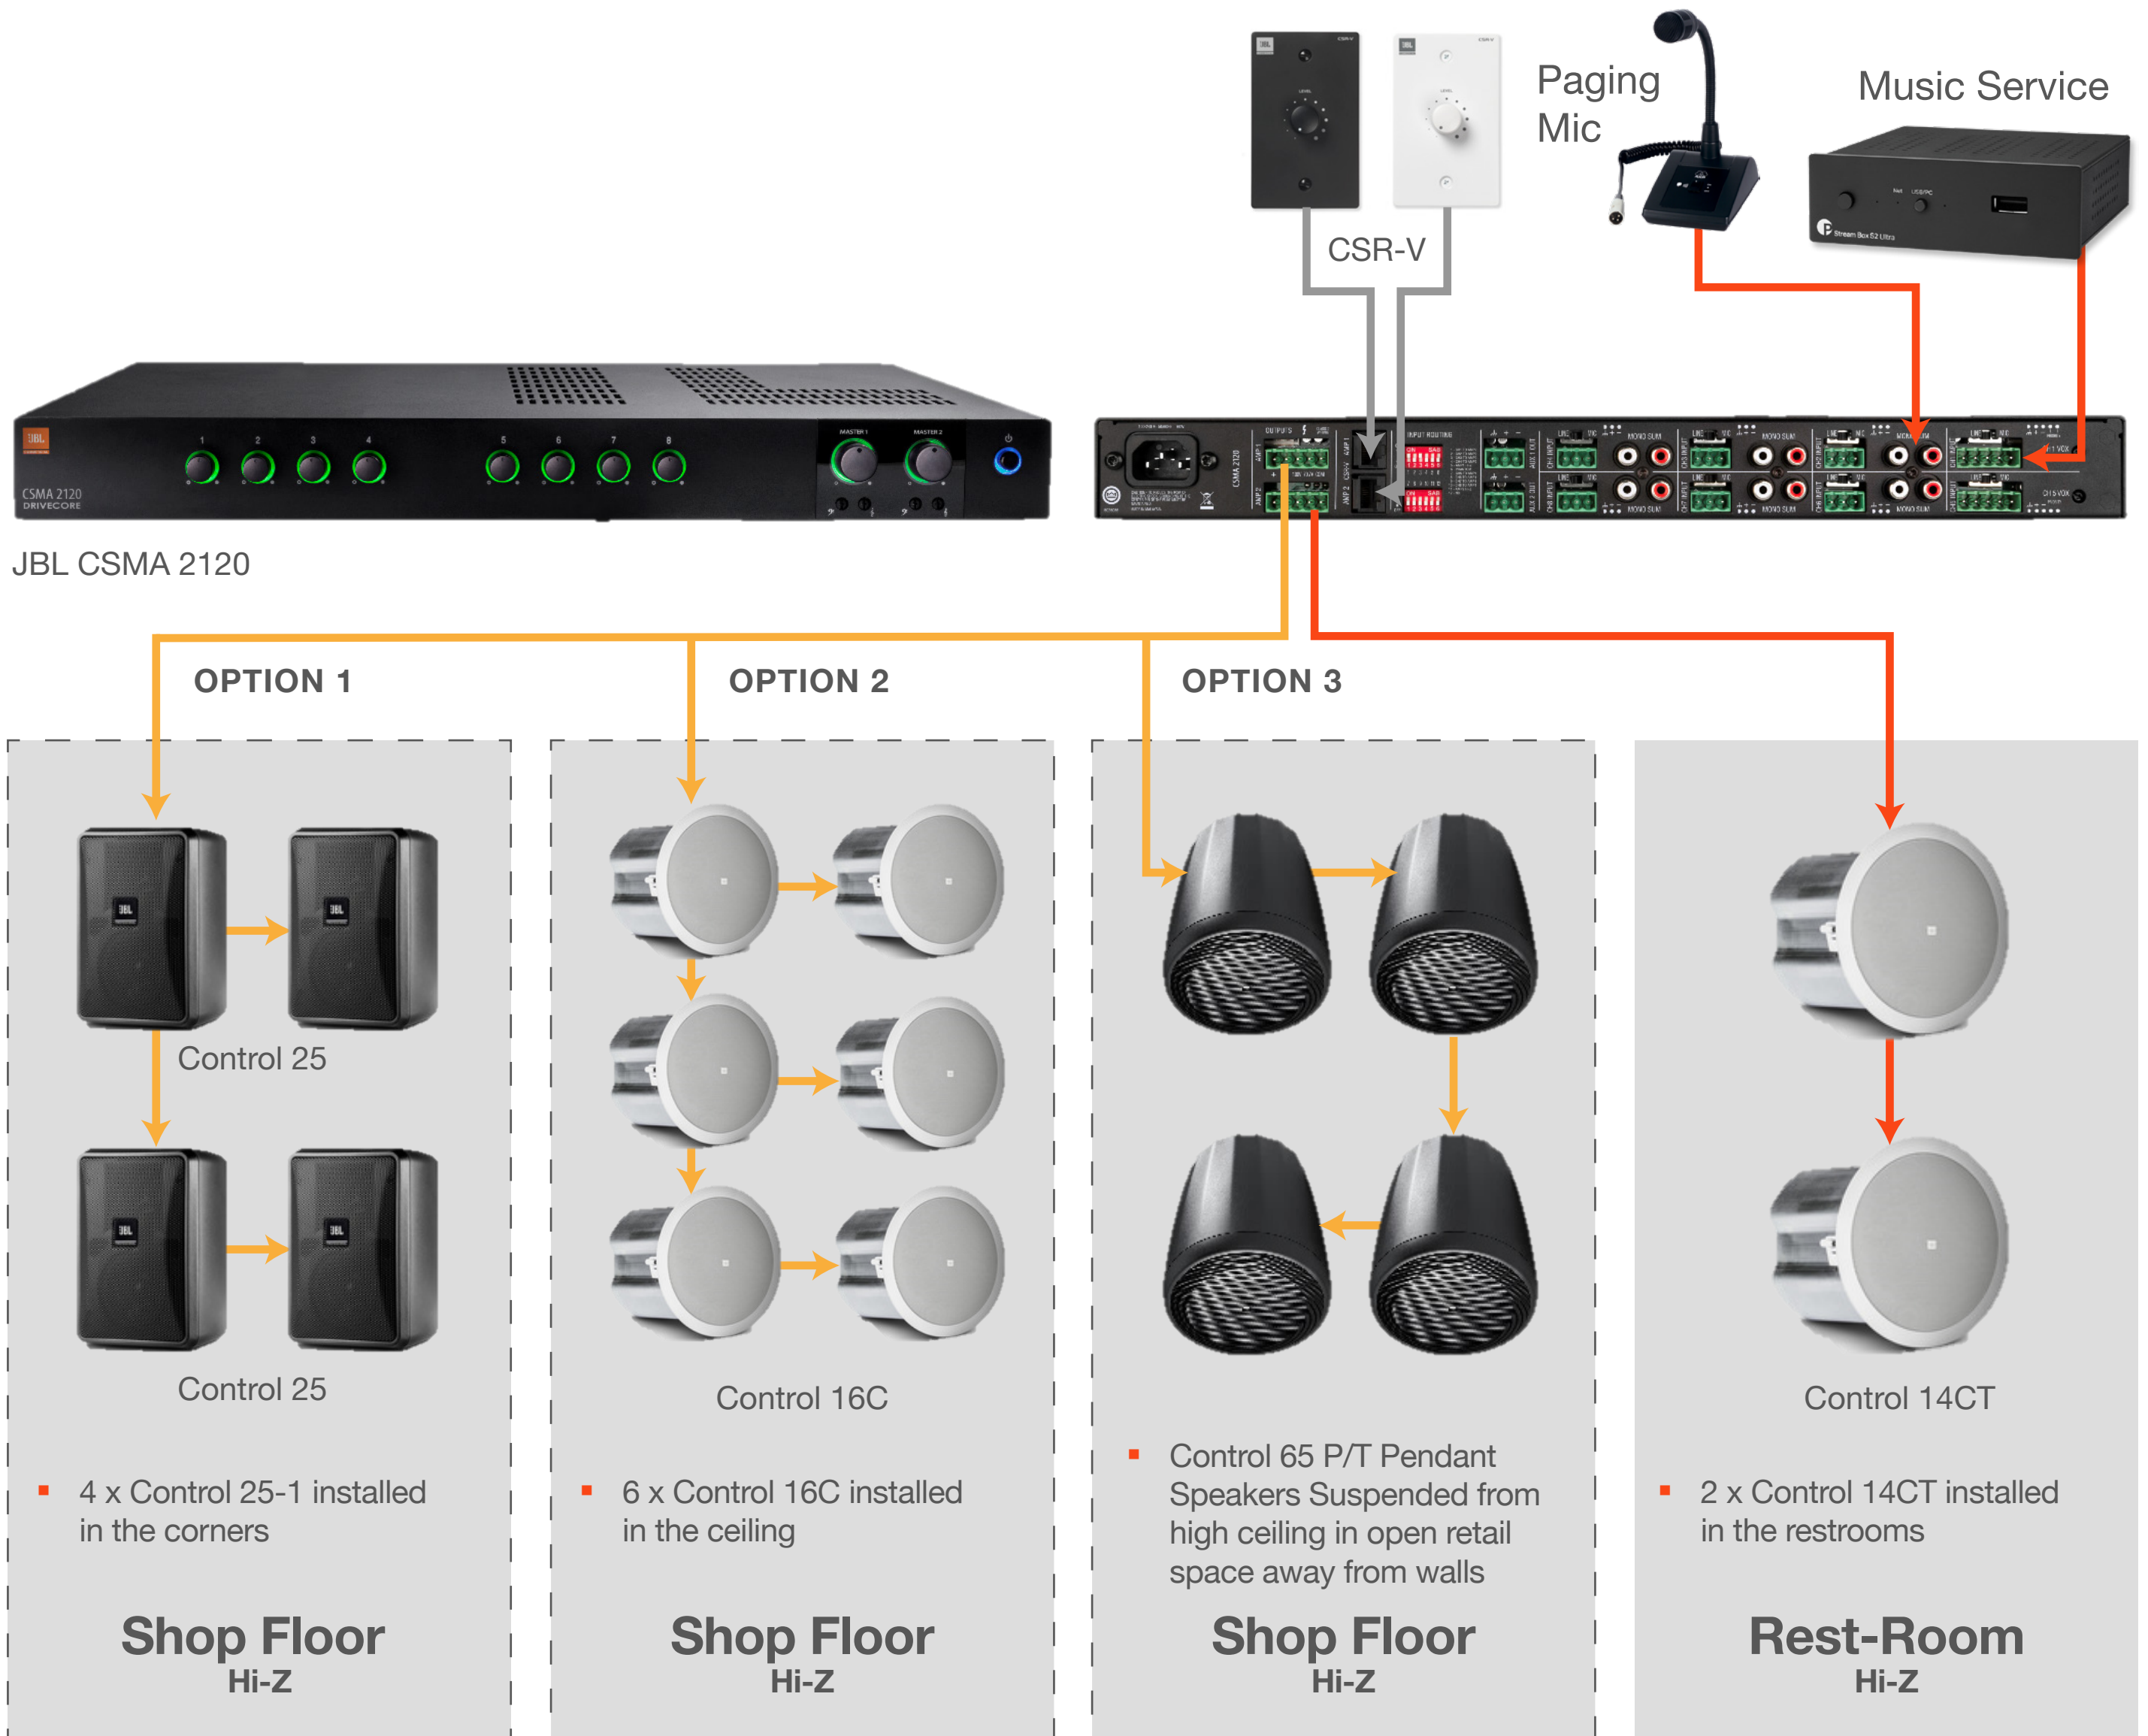

SAMPLE AUDIO DESIGN

Small Retail Space or Coffee Shop Solution

- 2-zone 70V (Hi-Z) system
- 8 inputs and 2 outputs
- Zoned volume control
- 3 different options for main retail area

For Guidance Only – Contact a Professional AV Integrator or HARMAN Representative to discuss your space and requirements