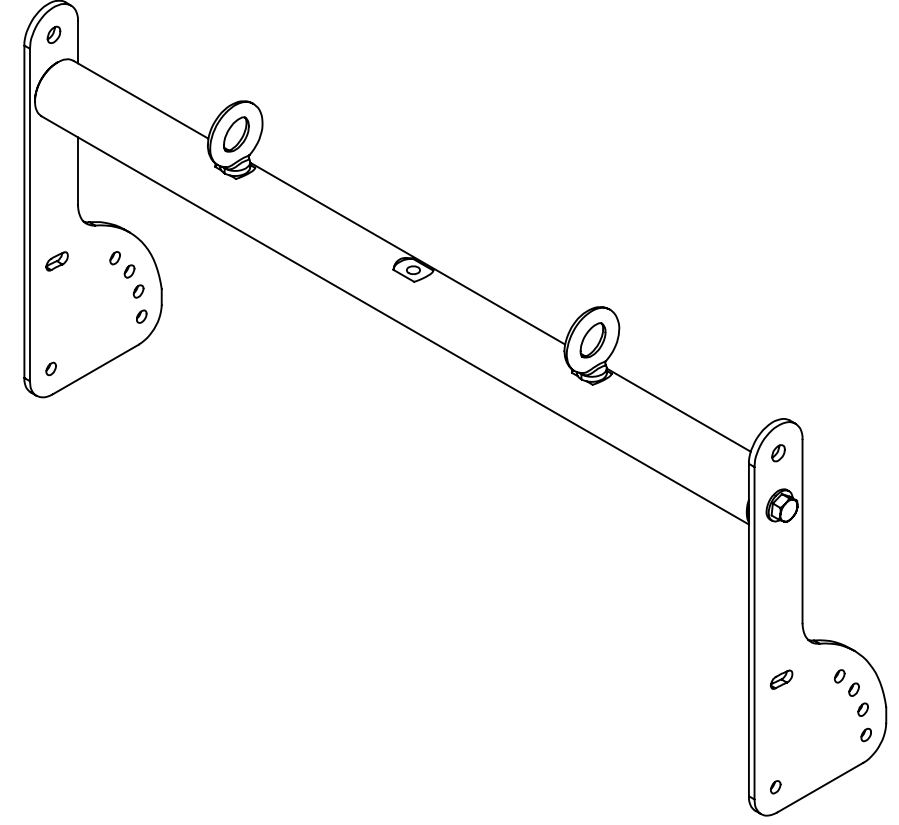

8 7 6 5 4 3 2 1

JBL VLA-C-SB2 Suspension Bracket Dimensions
 (SKU #JBL-VLACSB2BK)

REVISIONS				
REV.	DESCRIPTION	DRAWN	DATE	APPROVED
00	RELEASED			

D
C
B
A

D
C
B
A

8 7 6 5 4 3 2 1