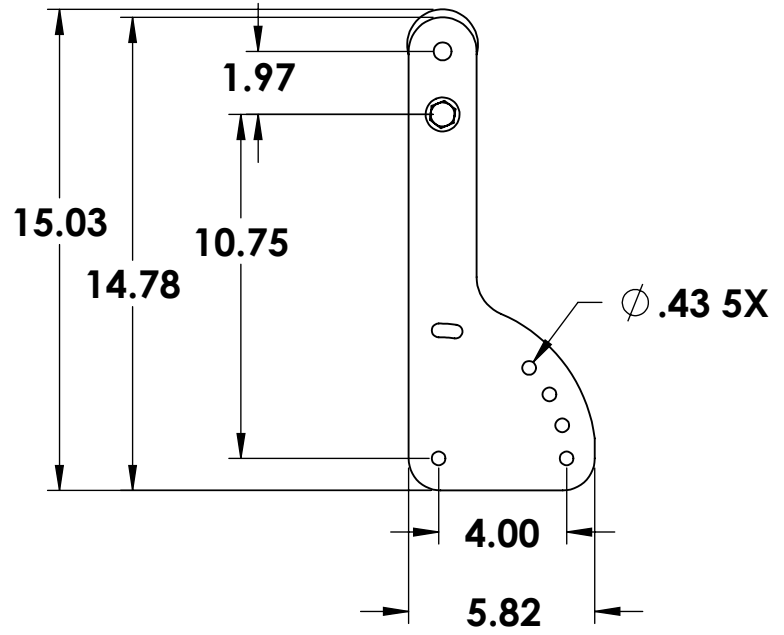

8 7 6 5 4 3 2 1

JBL VLA-C-SB2 Suspension Bracket Dimensions
 (SKU #JBL-VLACSB2BK)

REVISIONS				
REV.	DESCRIPTION	DRAWN	DATE	APPROVED
00	RELEASED			

D
C
B
A

D
C
B
A

8 7 6 5 4 3 2 1