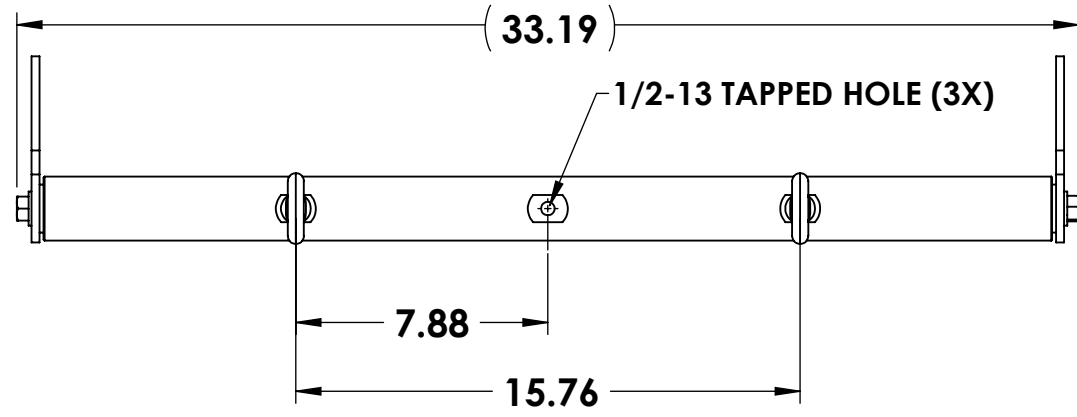

8 7 6 5 4 3 2 1

JBL VLA-C-SB2 Suspension Bracket Dimensions
 (SKU #JBL-VLACSB2BK)

REVISIONS				
REV.	DESCRIPTION	DRAWN	DATE	APPROVED
00	RELEASED			

D
C
B
A

D
C
B
A

8 7 6 5 4 3 2 1