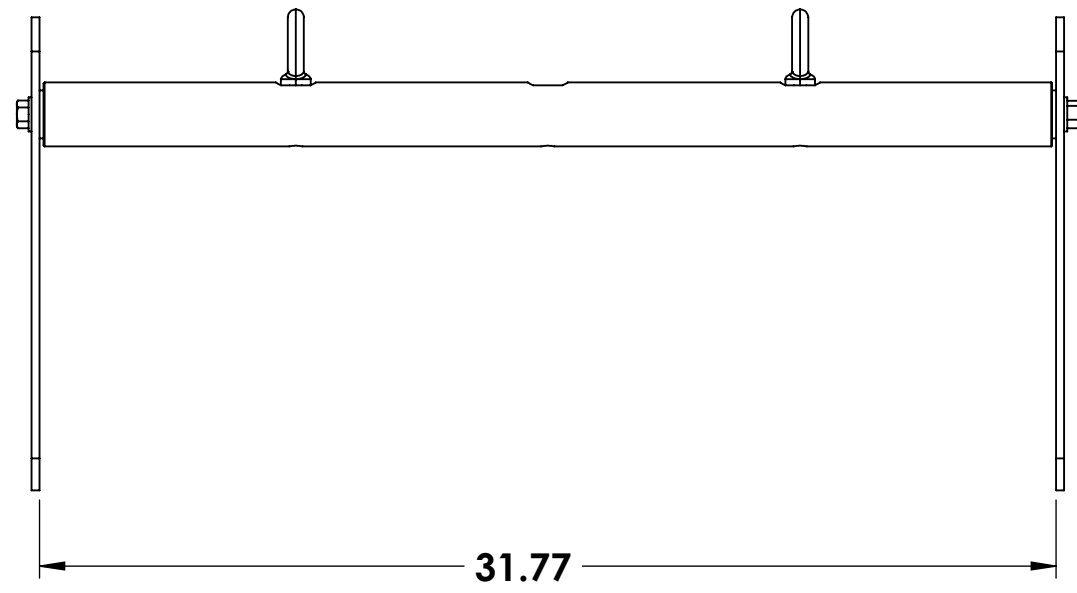

8 7 6 5 4 3 2 1

JBL VLA-C-SB2 Suspension Bracket Dimensions
 (SKU #JBL-VLACSB2BK)

REVISIONS				
REV.	DESCRIPTION	DRAWN	DATE	APPROVED
00	RELEASED			

D
C
B
A

D
C
B
A

8 7 6 5 4 3 2 1