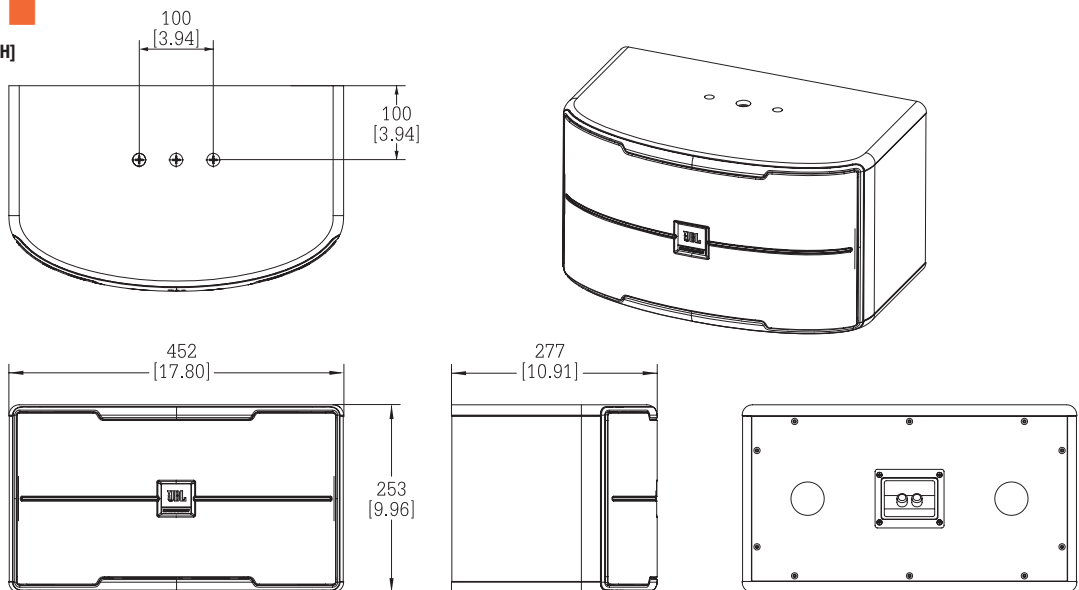

DIMENSIONS (H × W × D):	253 mm × 452 mm × 277 mm 10.0 inch × 17.8 inch × 10.9 inch
NET WEIGHT:	8.67 Kg (19.1 lbs)
LF DRIVER:	1 × 8" Woofer
HF DRIVER:	2 × 3" Tweeter
INPUT CONNECTORS:	Binding Post
ENCLOSURE CONSTRUCTION:	Vinyl covered MDF

BEAMWIDTH ■

DIMENSIONS ■

DIMENSIONS IN MM [INCH]

HARMAN Professional 8500 Balboa Blvd. Northridge, CA 91329 USA

© 2019 HARMAN International Industries, Incorporated. All rights reserved.
Features, specifications and appearance are subject to change without notice.