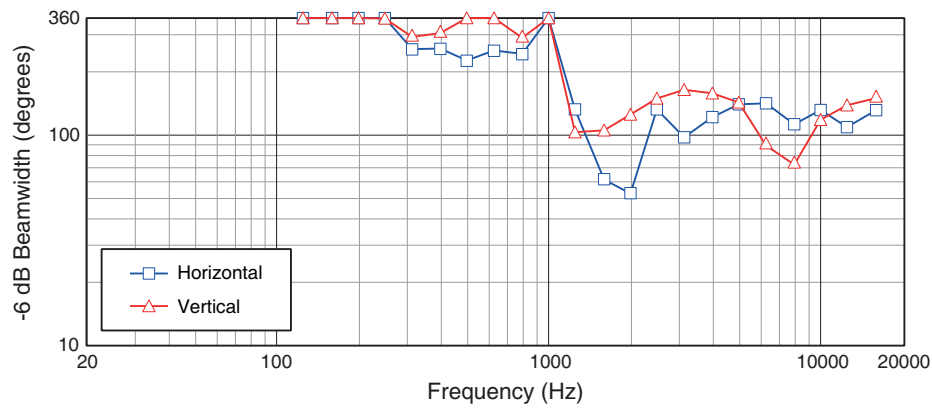

BEAMWIDTH ■

DIMENSIONS ■

DIMENSIONS IN MM [INCH]

HARMAN Professional 8500 Balboa Blvd. Northridge, CA 91329 USA

© 2019 HARMAN International Industries, Incorporated. All rights reserved.
Features, specifications and appearance are subject to change without notice.