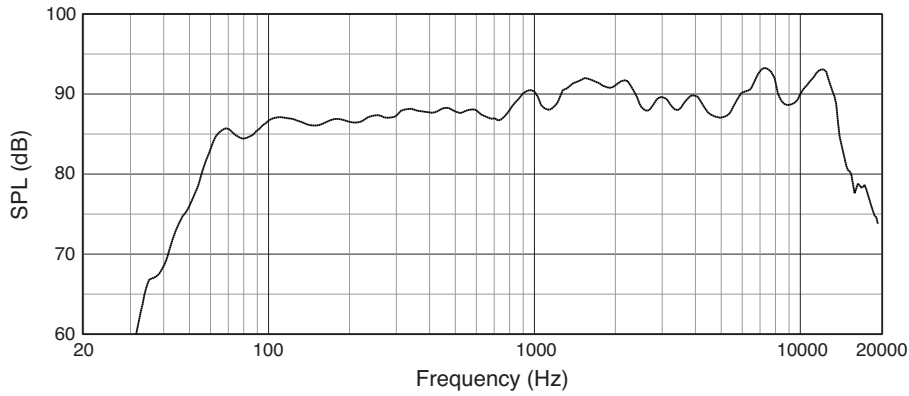

Pasión 8

Passive 8" Full-Range Karaoke Loudspeaker

FREQUENCY RESPONSE ■

BEAMWIDTH ■