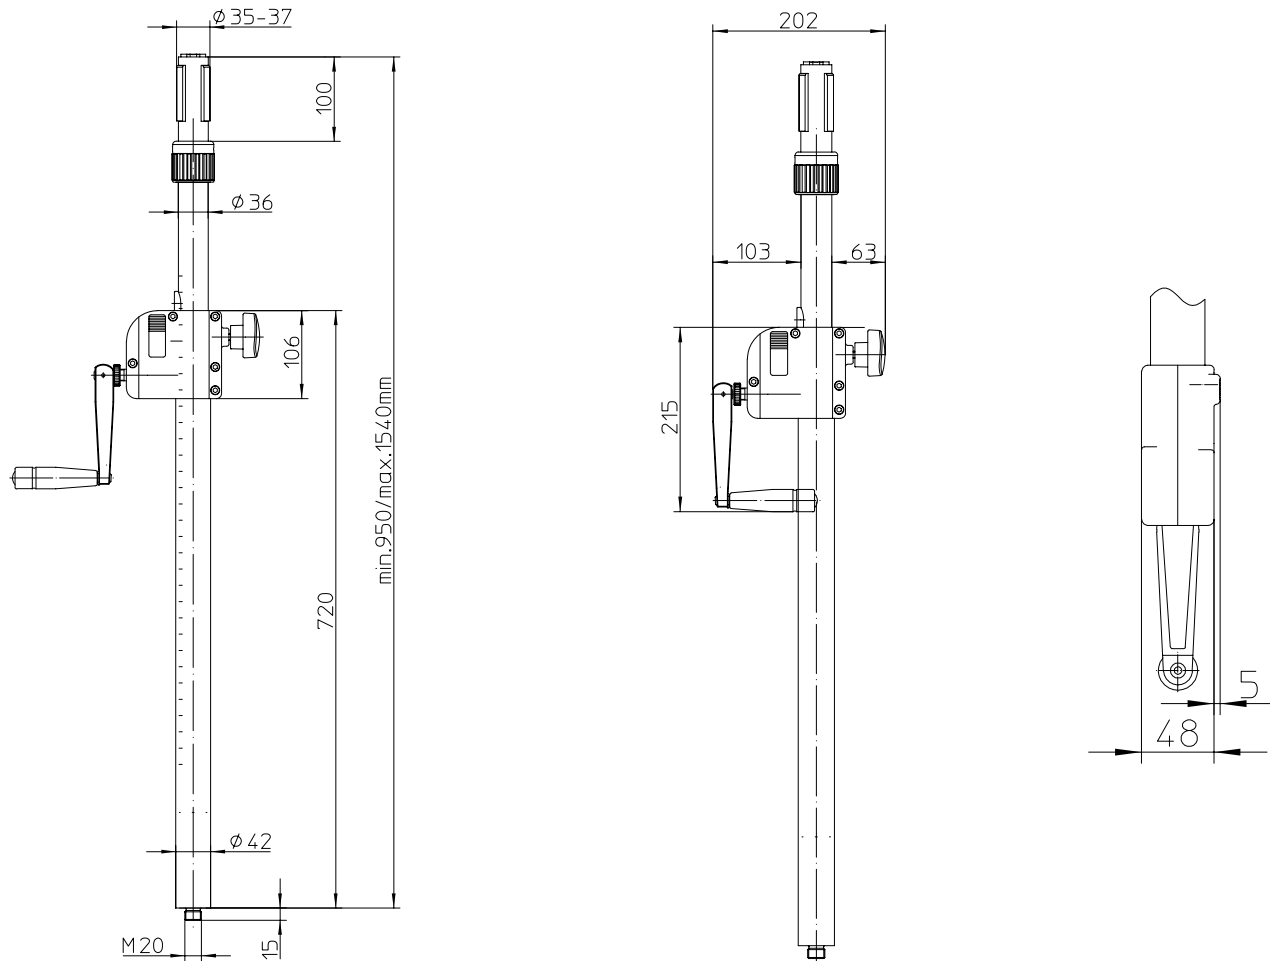

### Features:

- Hand crank height adjustment (36" to 59") with push button security feature and locking screw for additional safety
- Rated up to 75lbs (height dependent)
- M20 threaded bolt for secure attachment to companion subwoofer
- Patented, expanding Ring-Lock system provides stable, vibration-free connection to pole mount socket
- Fits all JBL EON, PRX, STX, and VTX Subwoofers

### Description:

The SS5-BK is JBL's versatile hand-crank adjustable extension rod for ease of use and setup. For use with smaller line array setups or point-and-shoot loudspeakers, the SS5-BK allows users to lift loads up to 75 lbs efficiently and safely. The patented Ring Lock system has an adjustable diameter from 1.378 to 1.457", providing a wobble and vibration-free connection to the pole mount socket.

## Dimensions:

## Specifications:

|                                |   |
|--------------------------------|---|
| <b>SS5-BK</b>                  |   |
| <b>Construction:</b>           | Steel   |
| <b>Rod combination:</b>        | 2-piece folding design  |
| <b>Tube end(s):</b>            | »Ring Lock« diameter 1.378 to 1.457" and M20 bolt               |
| <b>Dimensions (H x W x D):</b> | 950.0 mm x 202.0 mm x 48.0 mm<br>(37.40 in x 7.95 in x 1.88 in) |
| <b>Net Weight</b>              | 3.65 kg (8.05 lbs)  |