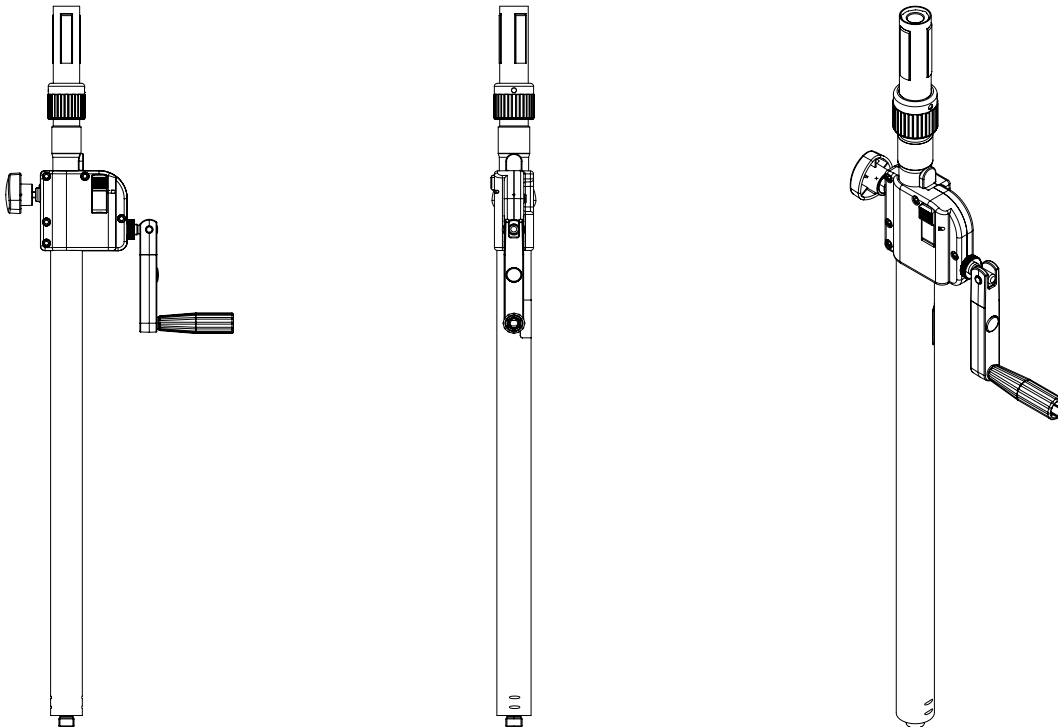

### Features:

- Hand crank height adjustment (36" to 59") with push button security feature and locking screw for additional safety
- Rated up to 75lbs (height dependent)
- M20 threaded bolt for secure attachment to companion subwoofer
- Patented, expanding Ring-Lock system provides stable, vibration-free connection to pole mount socket
- Fits all JBL EON, PRX, STX, and VTX Subwoofers

### Description:

The SS5-BK is JBL's versatile hand-crank adjustable extension rod for ease of use and setup. For use with smaller line array setups or point-and-shoot loudspeakers, the SS5-BK allows users to lift loads up to 75 lbs efficiently and safely. The patented Ring Lock system has an adjustable diameter from 1.378 to 1.457", providing a wobble and vibration-free connection to the pole mount socket.

## Dimensions:

## Specifications:

|                                |   |
|--------------------------------|---|
| <b>SS5-BK</b>                  |   |
| <b>Construction:</b>           | Steel   |
| <b>Rod combination:</b>        | 2-piece folding design  |
| <b>Tube end(s):</b>            | »Ring Lock« diameter 1.378 to 1.457" and M20 bolt               |
| <b>Dimensions (H x W x D):</b> | 950.0 mm x 202.0 mm x 48.0 mm<br>(37.40 in x 7.95 in x 1.88 in) |
| <b>Net Weight</b>              | 3.65 kg (8.05 lbs)  |